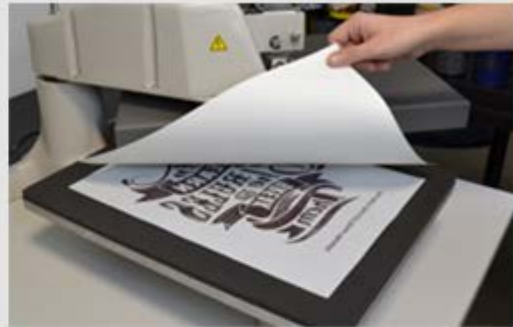

Go through it and convince yourself about how you can get a perfect transfer in few steps.

Click here and watch the [Video!](#)

Flex-Soft (No-Cut)

No Cutting, No Weeding!

The Ultimate Flex/Vinyl alternative is finally here!

PRINT BLACK and GET WHITE,
METALLIC, NEON or

STANDARD COLORS!

Suitable for almost every standard Black/White or Color-, LED- / Laser-printer.

If you have a regular office printer working with toner (No Ink-Jet), you can produce self-weeding transfers in White, Metallic, Neon and Standard Colors, without any investment in a new printer or special toner and forget about cutting and weeding.

"The most annoying step, the weeding of the Flex/Vinyl foils, is no longer required with this new and innovative material."

1. PRINT

Print your file onto the colored A-Foil.

2. PRESS

Press the A-Foil together with the B-Paper LowTemp.